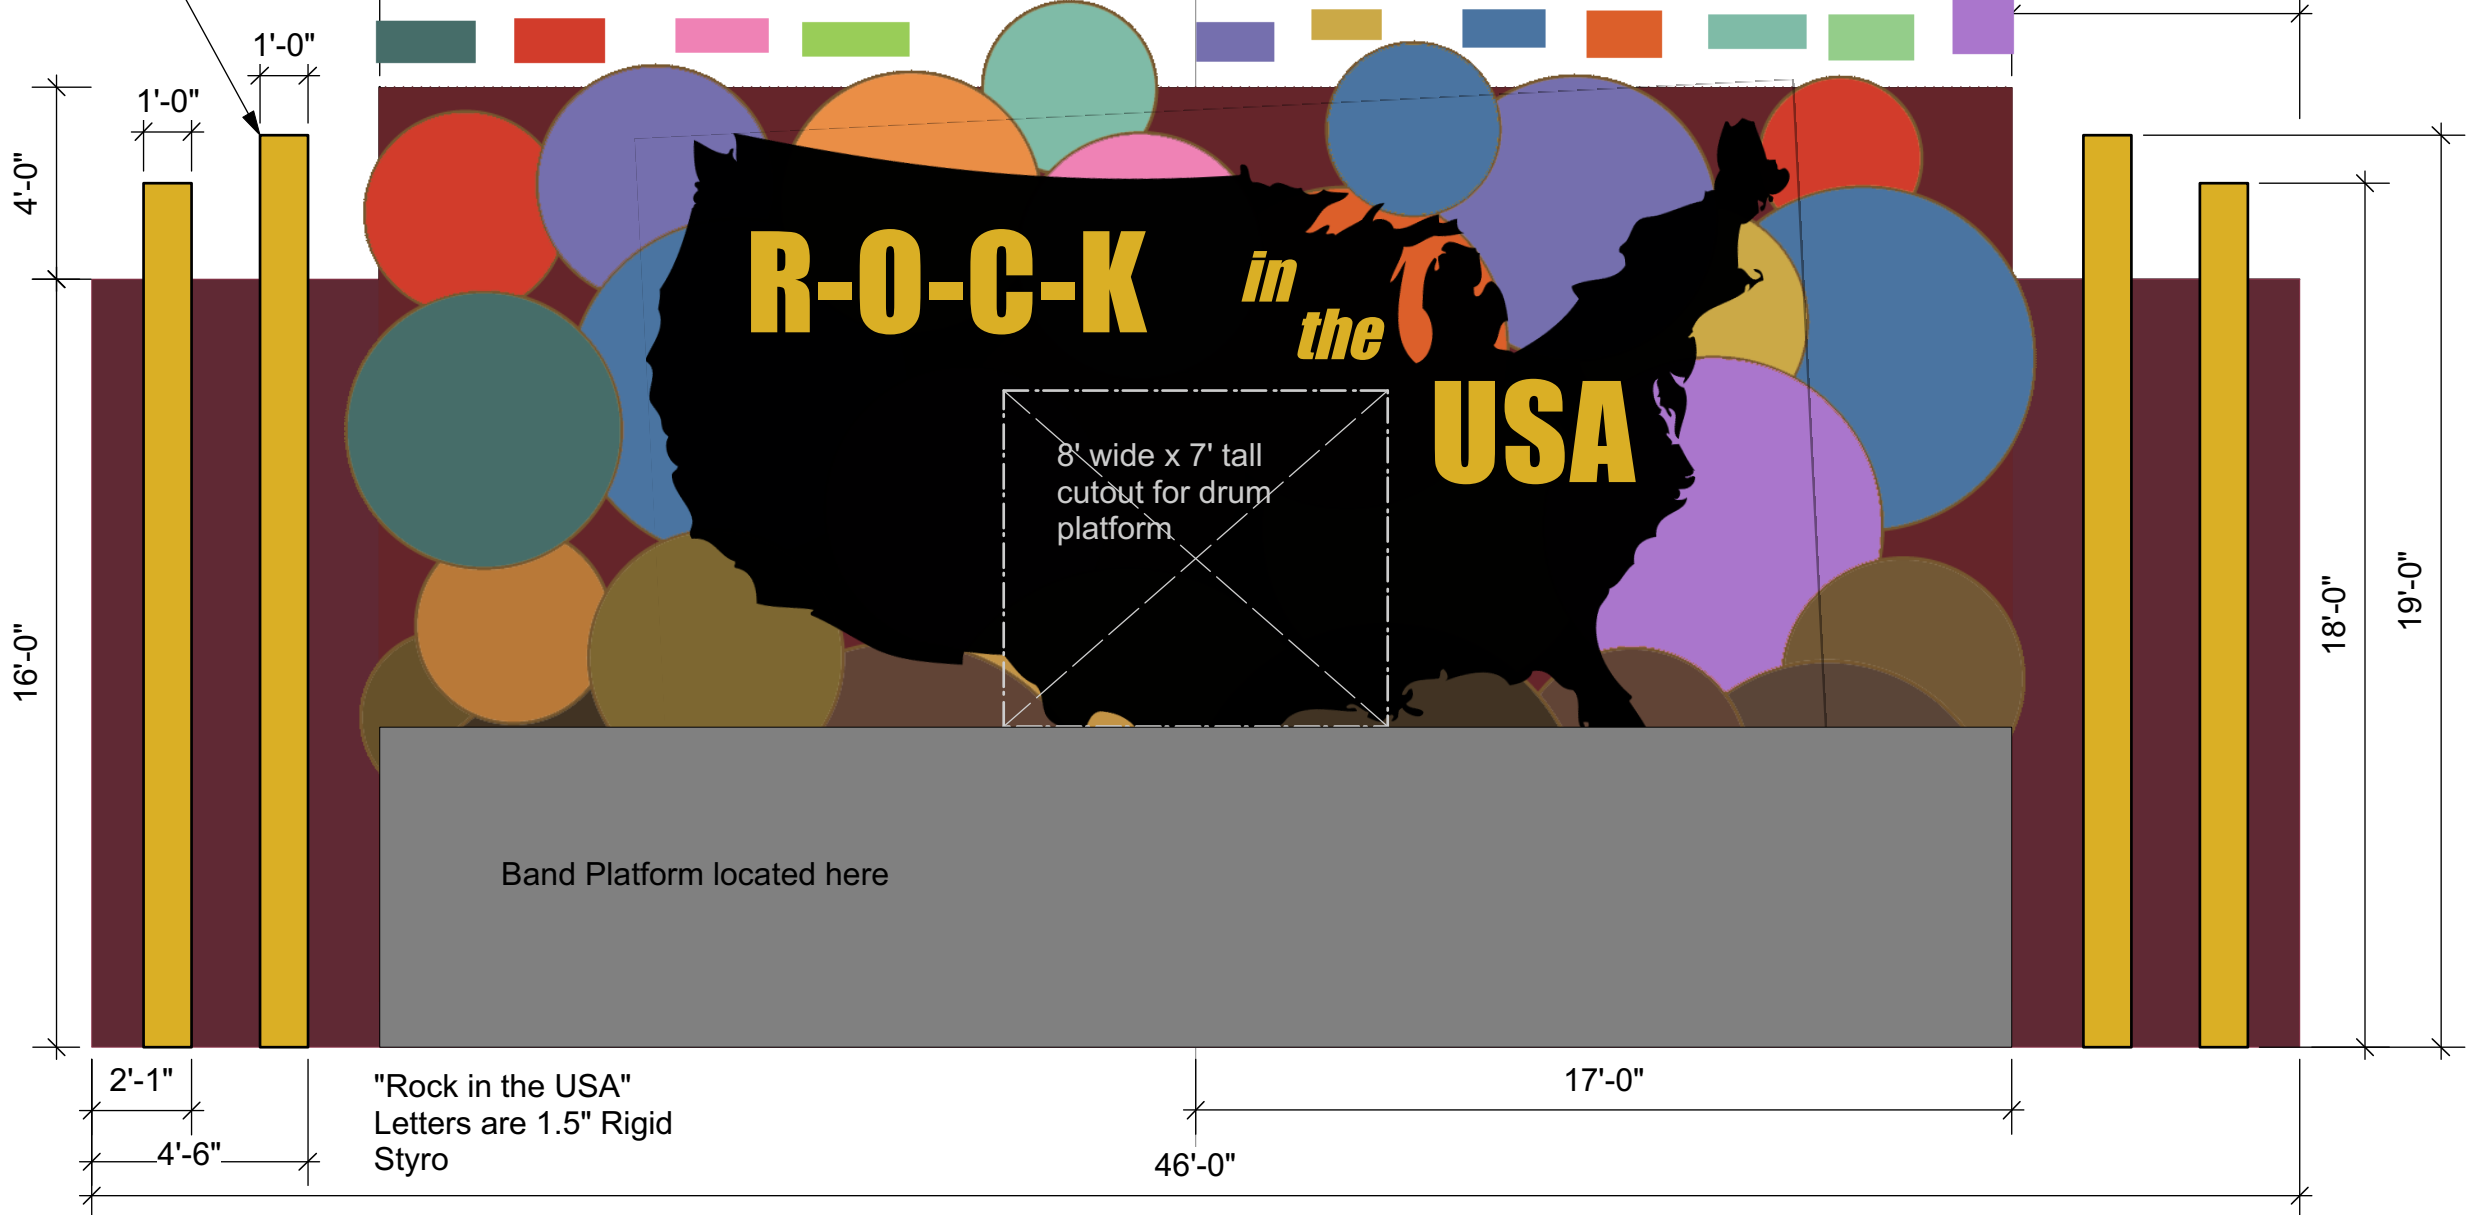

Circles are painted on surface
See "Circle Detail" drawing

1" Rigid Styro

Producing Organization

Northfield Schools

Production Title

2017 Rock N Roll Revival

Director

Ray
Coudret

Drawing Information

Date 12/18/16 Revision:
Drawn By B. Bjorklund 12/20/16

Scale

1/4"=1'-0"

Back Wall Elevation

Drawing Number

X of X